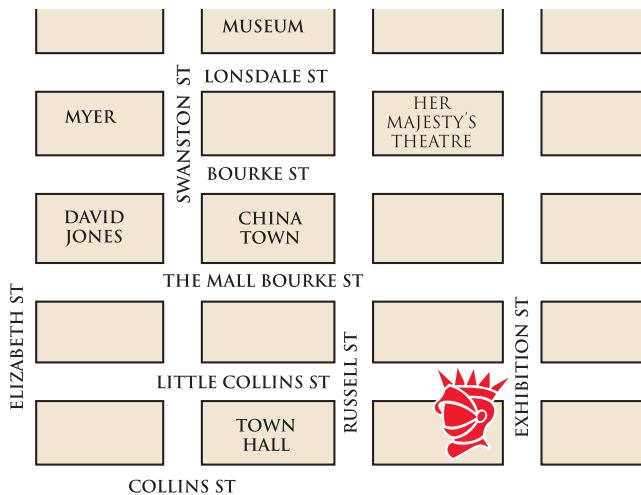

FEATURES

- All Suite Hotel with separate kitchen, lounge & dining areas
- Studio suites, 1 bedroom suites & 2 bedroom with 2 bathroom suites
- Spa baths in all suites
- Indoor / outdoor swimming pool
- High speed internet access in all suites

DINING

Harry's Restaurant
(A la Carte)
Harry's Café
(Café) Mon-Fri

BARS

Harry's Bar

ACCOMMODATION

Studio	38
One Bedroom Suite	201
Two Bedroom Suite	38
Deluxe Family Suite	6
Total Rooms	283