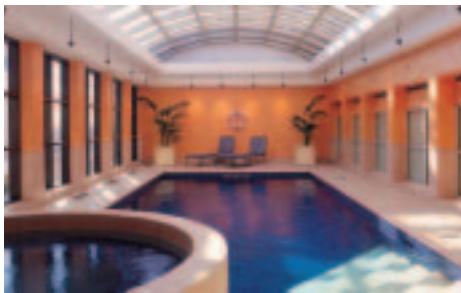

FEATURES

- All Suite Hotel with separate kitchen, lounge & dining areas
- Studio suites, 1 bedroom suites & 2 bedroom with 2 bathroom suites
- Spa baths in all suites
- Indoor / outdoor swimming pool
- High speed internet access in all suites

DINING

Harry's Restaurant
(A la Carte)
Harry's Café
(Café) Mon-Fri

BARS

Harry's Bar

ACCOMMODATION

Studio	38
One Bedroom Suite	201
Two Bedroom Suite	38
Deluxe Family Suite	6
Total Rooms	283