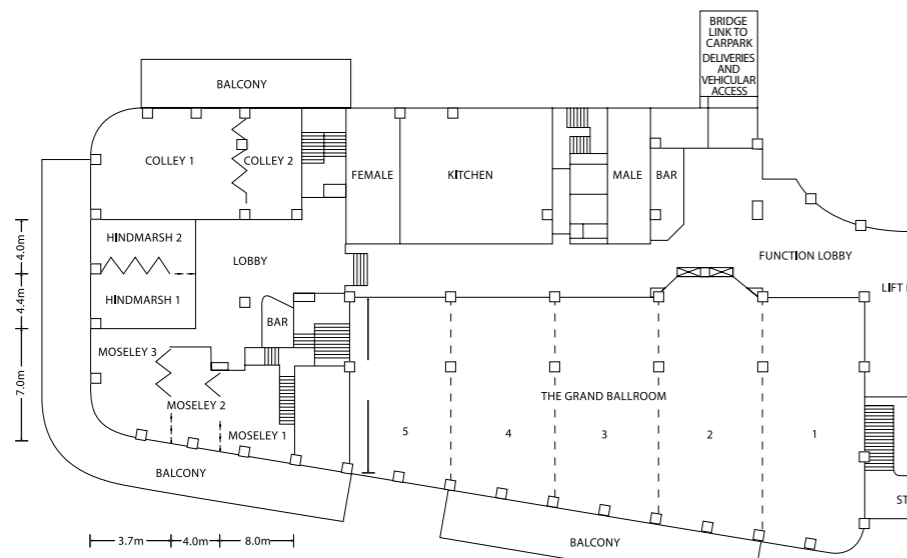

MEETING ROOMS & CAPACITIES

Key Pillars

LOCATION

Located on absolute beachfront at Glenelg, this hotel reflects the style of grand hotels of the Victorian era. Only 20 minutes from the city and 10 minutes from the airport. A true end destination convention hotel, Stamford Grand Adelaide is focused on running events in an environment conducive to concentration. The hotel also has the largest ballroom within the Stamford Group featuring spectacular panoramic views of Glenelg Beach.

MEETING ROOM FEATURES & TECHNICAL INFORMATION

- . Rooms catering from nine to 750
- . Dedicated conference floor
- . The largest ballroom (683m²) in the Stamford Group
- . All rooms have floor-to-ceiling windows with natural light and balcony access
- . Broadband Internet in all conference rooms
- . ISDN lines for video and audio conferencing, PABX lines in all rooms
- . Audio visual company onsite and control booth available in ballroom
- . Fully integrated sound system
- . Individually controlled air conditioning and light dimmers in all rooms
- . Vehicle access to conference floor
- . Substantial trade booth capacities, floor plan options available on request
- . Service lifts 1.88m (H) x 1.3m (W) x 2.25m (D)